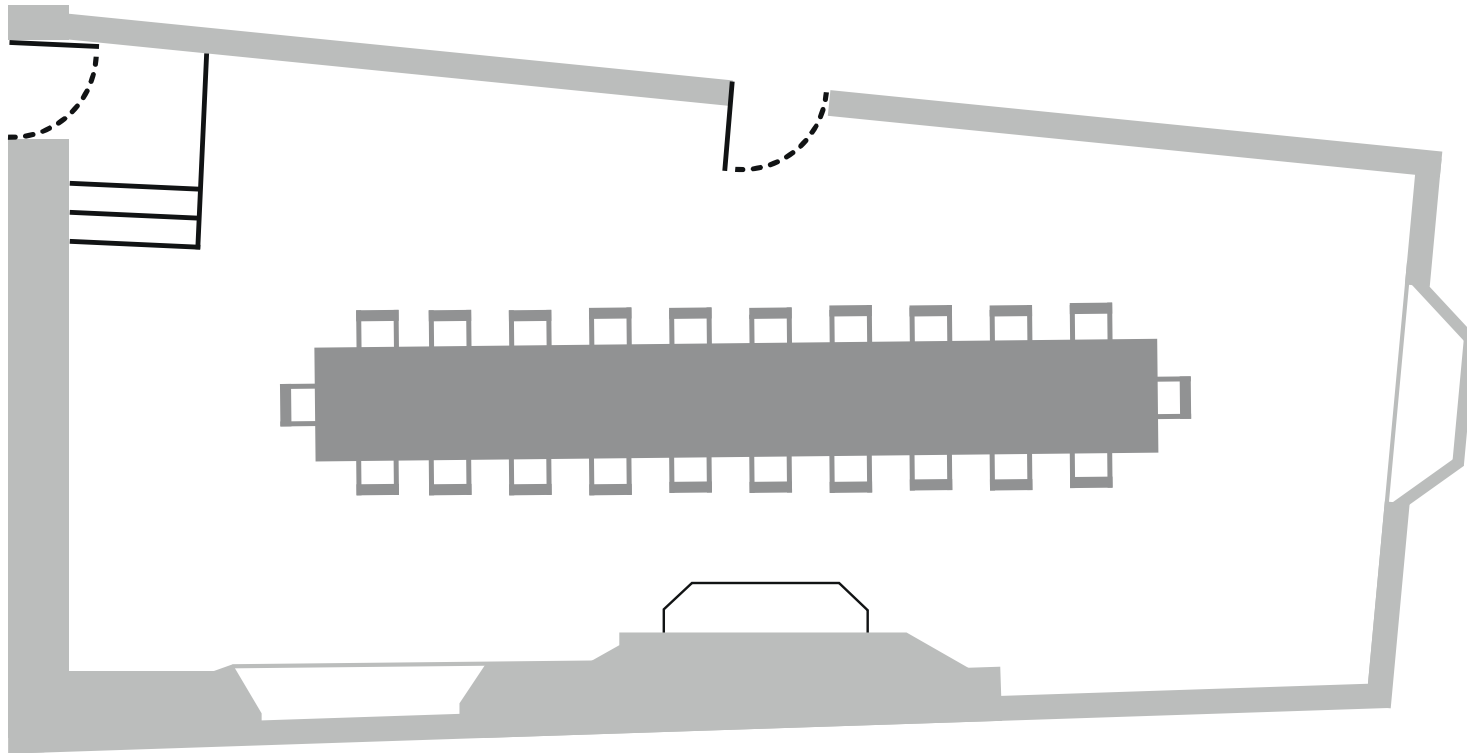

The Star

The Pilgrims' Room

At a glance

Set up: Dining

Capacity: 22

Size: 54 sq m/580 sq ft

Location: First floor

Door

Stairs

Window

Wall