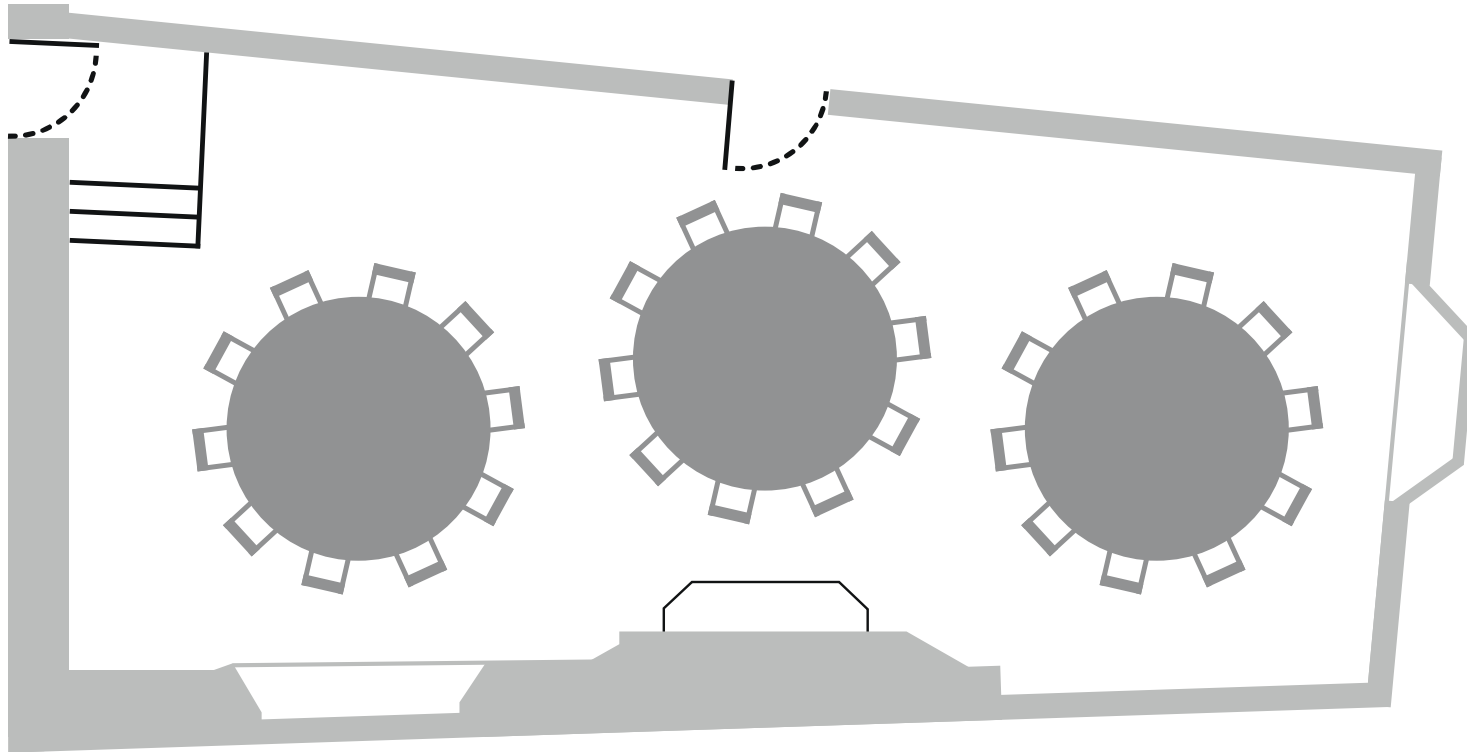

### The Pilgrims' Room

#### At a glance

Set up: Theatre

Capacity: 54

Size: 54 sq m/580 sq ft

Location: First floor

Door

Stairs

Window

Wall

The Star

#### At a glance

Set up: Dining

Capacity: 30

Size: 54 sq m/580 sq ft

Location: First floor

Door

Stairs

Window