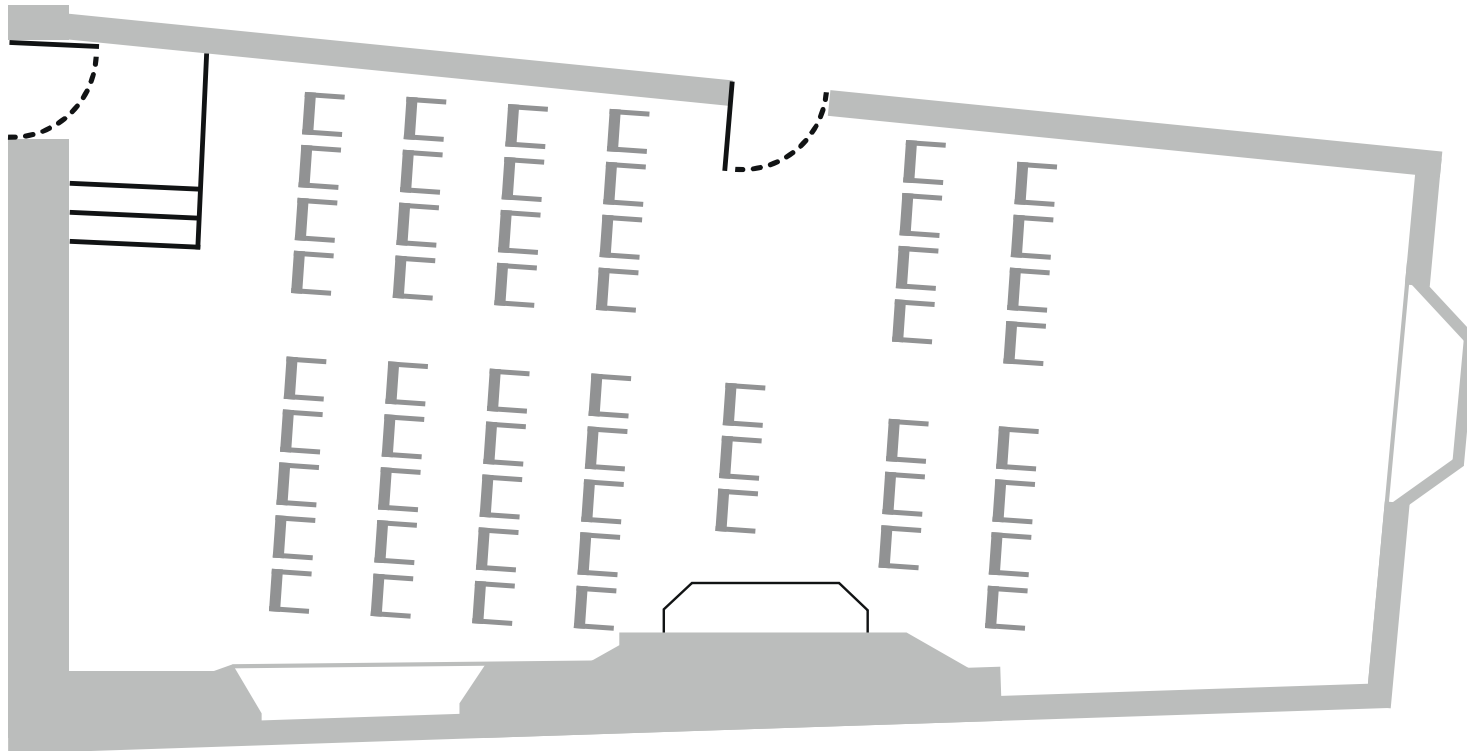

### The Pilgrims' Room

#### At a glance

Set up: Theatre

Capacity: 54

Size: 54 sq m/580 sq ft

Location: First floor

Door

Stairs

Window

Wall

The Star

#### At a glance

Set up: Dining

Capacity: 30

Size: 54 sq m/580 sq ft

Location: First floor

Door

Stairs

Window